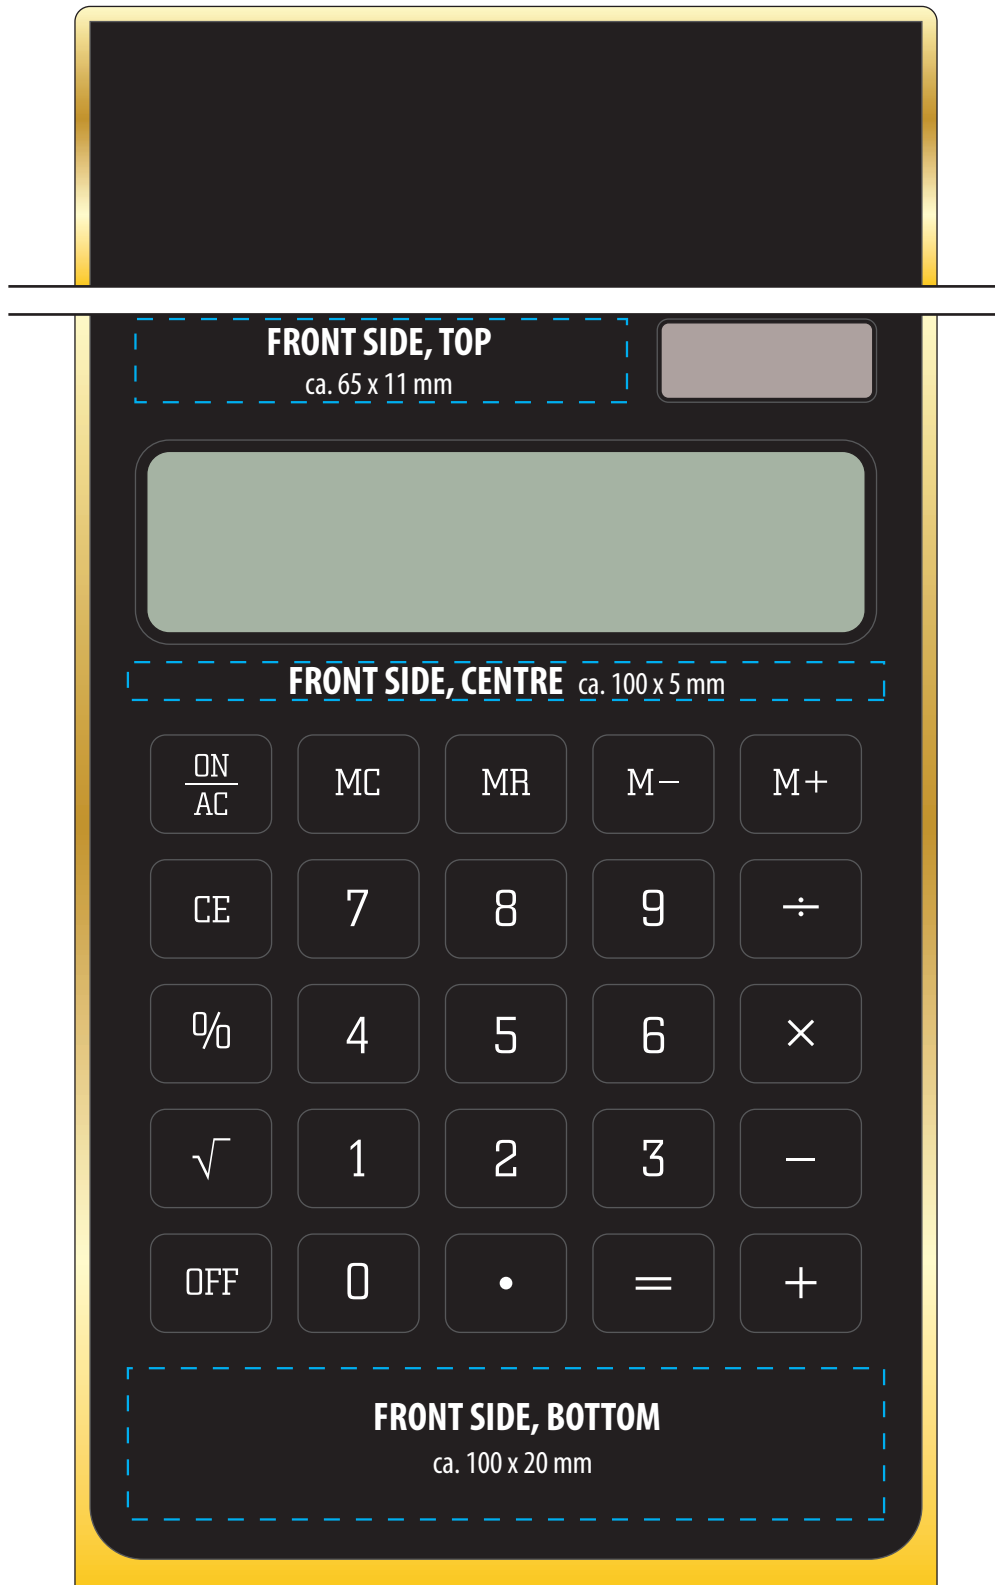

60154 REEVES-VALINDA

Solar calculator

UV DIGITAL PRINT (UVD)

Printing colors:

CMYK